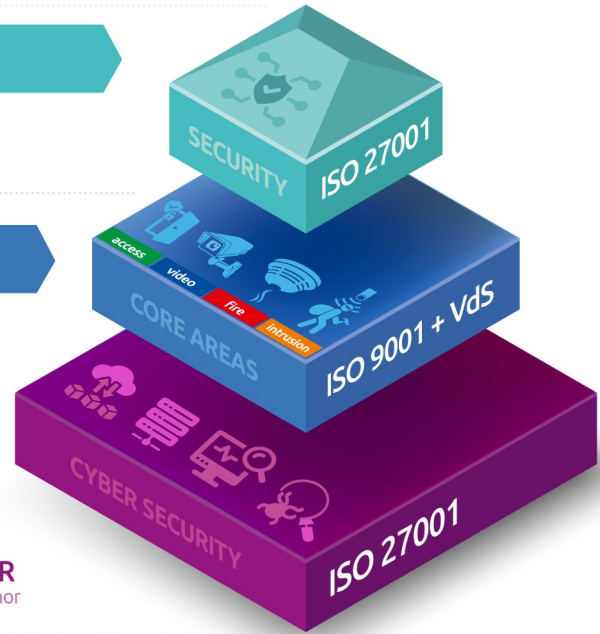

INTRUSION
Telenot, Senstar
Perimeter

Cyber Security

VPN/CLOUD
Sophos and
Main manufacturer

BACKUP
VEEAM

MONITORING
PAESSLER

**THREAT
SCANNER**
Nextron / Thor

Germany-wide Partner network

Rutte Sicherungstechnik combines expertise, technical know-how, maximum flexibility as well as regional service, maintenance management and 24-hour/7-day emergency preparedness in a Germany-wide network.