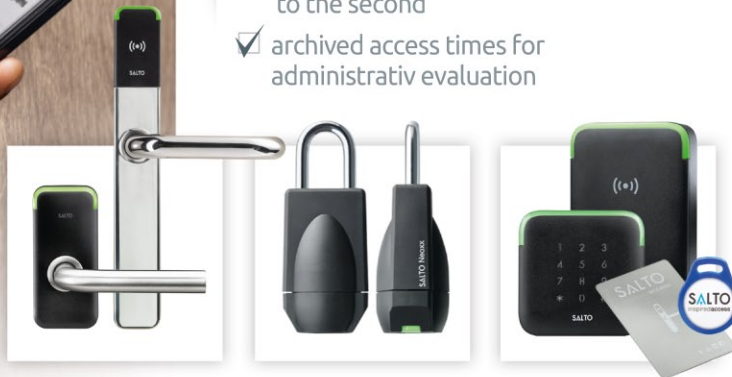

On request, we can advise you on-site on all the options for electronically securing your critical infrastructure (KRITIS).

Access control

Digital locking systems for interior and exterior doors

Electronic keyless locking systems offer you a high level of security as well as a wide range of options for absolute access control.

- ✓ safe, easy and quick handling
- ✓ access authorization via RFID card, RFID transponder, RFID wristbands or mobile phone
- ✓ simple, cost-effective allocation and duplication of access authorization
- ✓ personal access authorizations accurate to the second
- ✓ archived access times for administrative evaluation

Simons Voss
technologies

SALTO
inspiredaccess

Security management (PSIM)

Intelligent control platform for all security systems

Use the manufacturer-independent WINGUARD software to control all your security components for video, access management, fire and intrusion alarms.